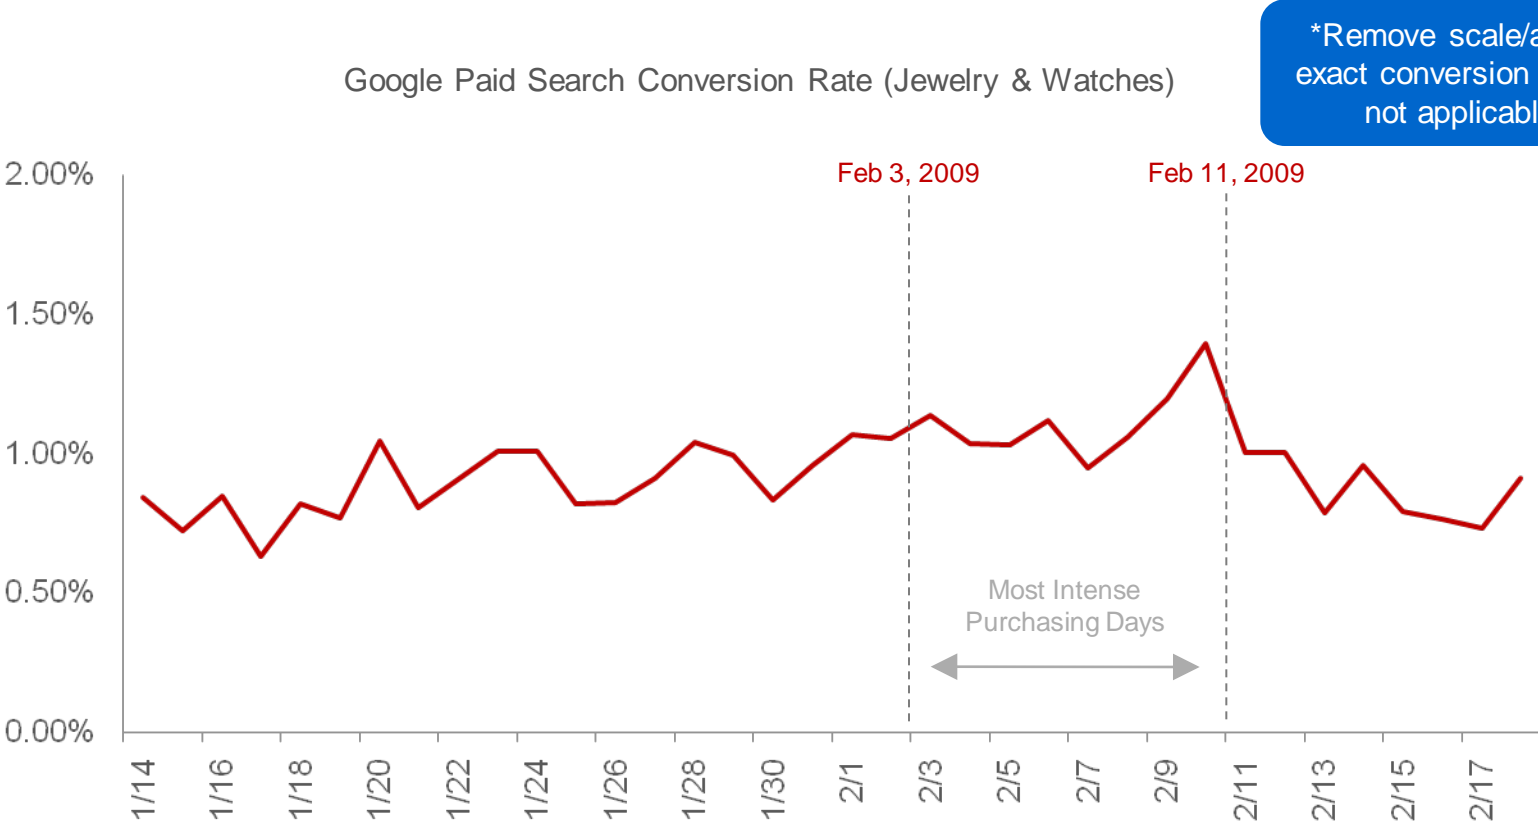

Shoppers Begin Purchasing at Least 2 Weeks in Advance

Consumers began to purchase 2 weeks prior to Valentine’s Day, reflected by the highest conversion rates during Jan 31 to Feb 16 period.

Remove scale/axis of exact conversion rates if not applicable

Source: Google Internal Data for ‘Shopping’ category site median conversion rate, Jan 23-Feb 28, 2009.

Jewelry Shoppers Purchase at Least 1 Week in Advance

Consumers began to purchase 1 week prior to Valentine's Day, reflected by the highest conversion rates during Feb 3 to Feb 11 period.