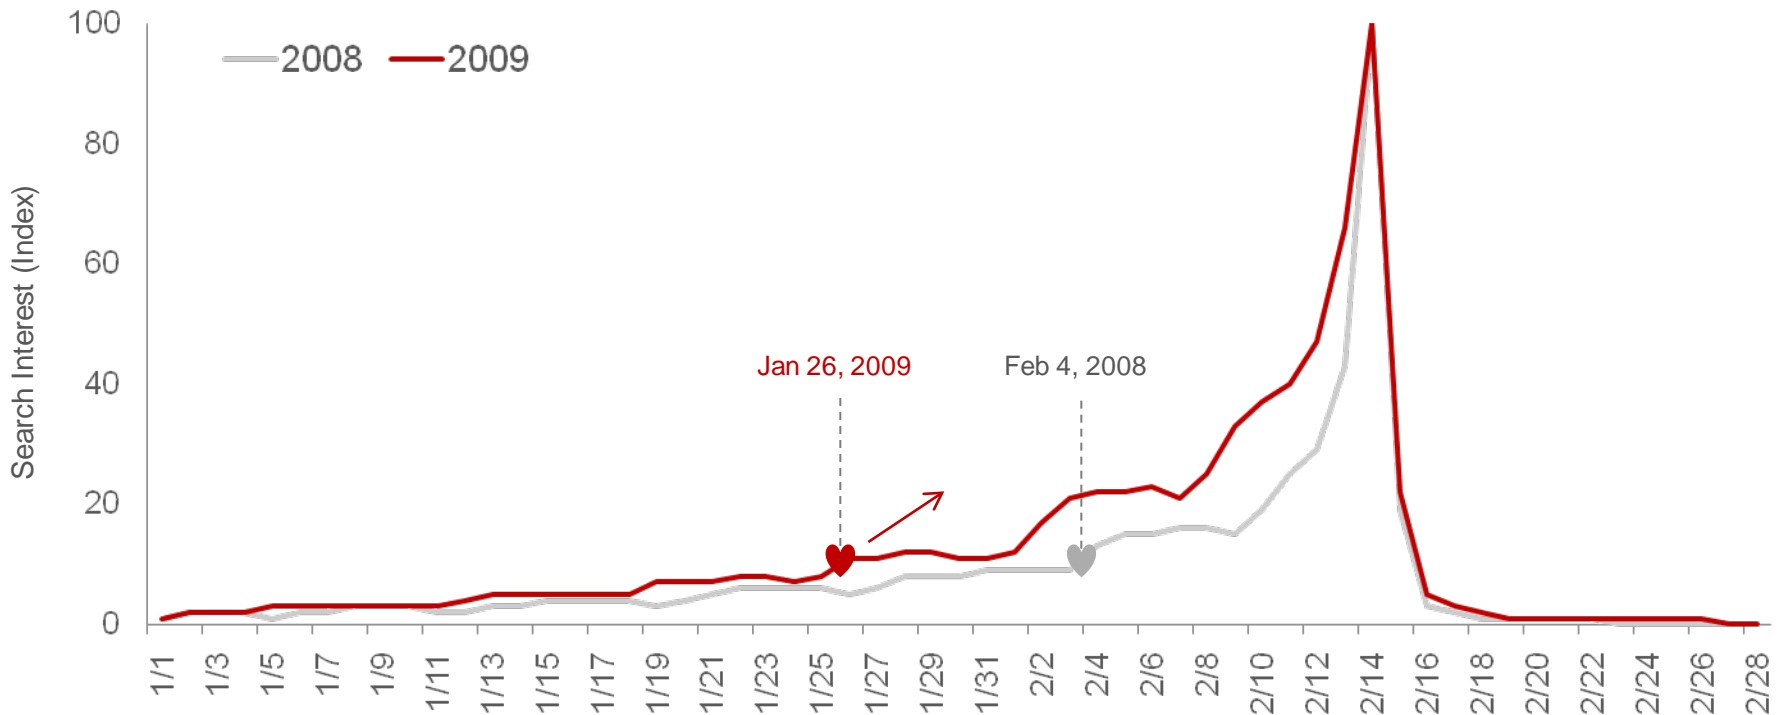

Gxogle

Valentine's Day 2010

December 18, 2009

People Will Shop Online for Key Holidays in 2010

Latest ecommerce sales are promising signs that online retail will grow in 2010.

Source: E-commerce sales growth from comScore Press Release, 2009. Online average order value growth from Coremetrics Press Release, 2009.

Valentine's Day Shopping is Starting Earlier Every Year

'Valentine's day' searches began rising earlier than the year prior, indicating that consumers are shopping earlier online for the occasion.

Source: Google Insights for Search, 'valentine's day' in US web search in Jan-Feb 2008 vs. 2009.

Shoppers Begin Purchasing at Least 2 Weeks in Advance

Consumers began to purchase 2 weeks prior to Valentine’s Day, reflected by the highest conversion rates during Jan 31 to Feb 16 period.

Remove scale/axis of exact conversion rates if not applicable

Source: Google Internal Data for ‘Shopping’ category site median conversion rate, Jan 23-Feb 28, 2009.

Jewelry Shoppers Purchase at Least 1 Week in Advance

Consumers began to purchase 1 week prior to Valentine's Day, reflected by the highest conversion rates during Feb 3 to Feb 11 period.