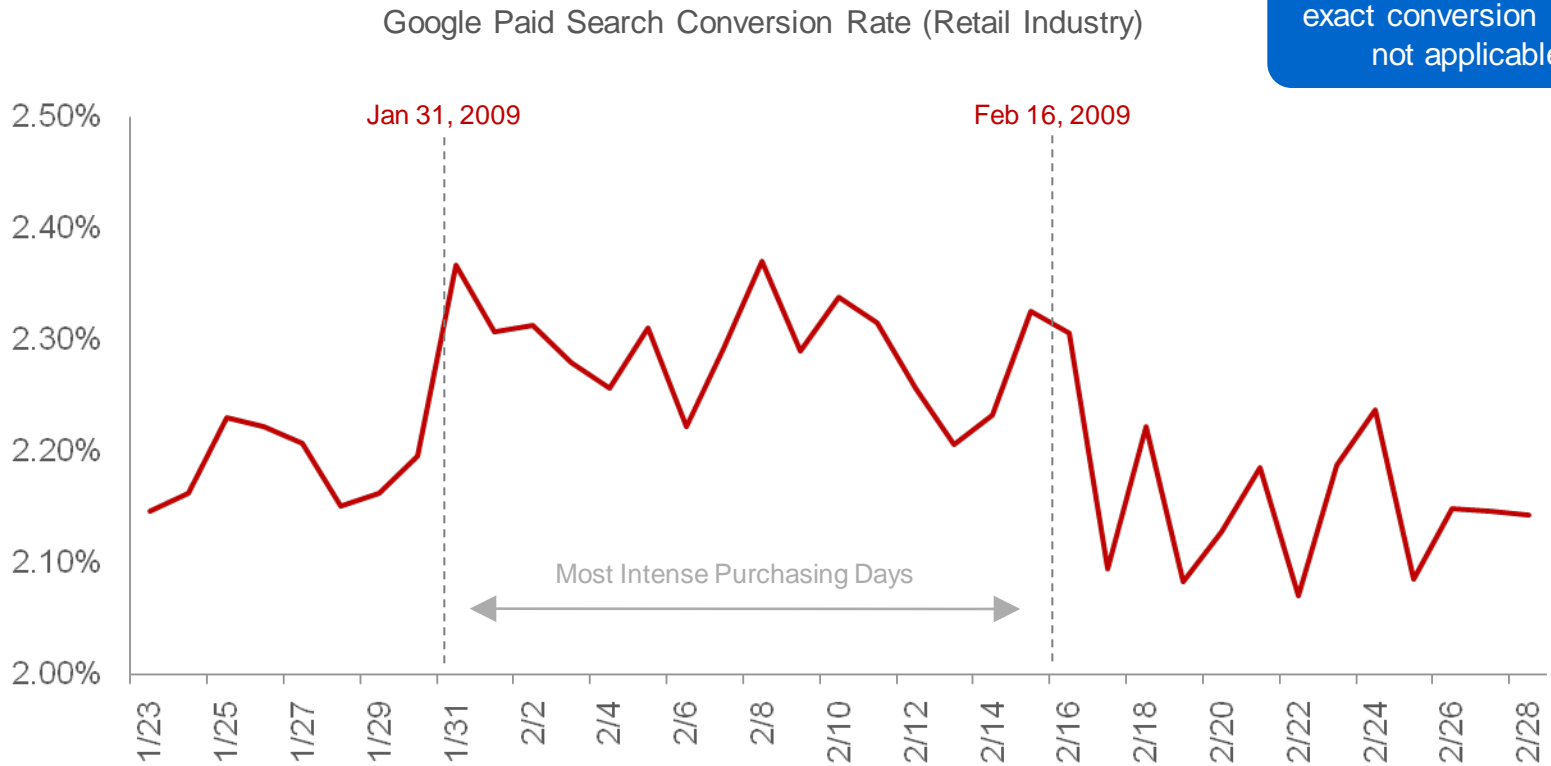

Valentine's Day Shopping is Starting Earlier Every Year

'Valentine's day' searches began rising earlier than the year prior, indicating that consumers are shopping earlier online for the occasion.

Source: Google Insights for Search, 'valentine's day' in US web search in Jan-Feb 2008 vs. 2009.

Shoppers Begin Purchasing at Least 2 Weeks in Advance

Consumers began to purchase 2 weeks prior to Valentine’s Day, reflected by the highest conversion rates during Jan 31 to Feb 16 period.

Remove scale/axis of exact conversion rates if not applicable

Source: Google Internal Data for ‘Shopping’ category site median conversion rate, Jan 23-Feb 28, 2009.

Jewelry Shoppers Purchase at Least 1 Week in Advance

Consumers began to purchase 1 week prior to Valentine's Day, reflected by the highest conversion rates during Feb 3 to Feb 11 period.