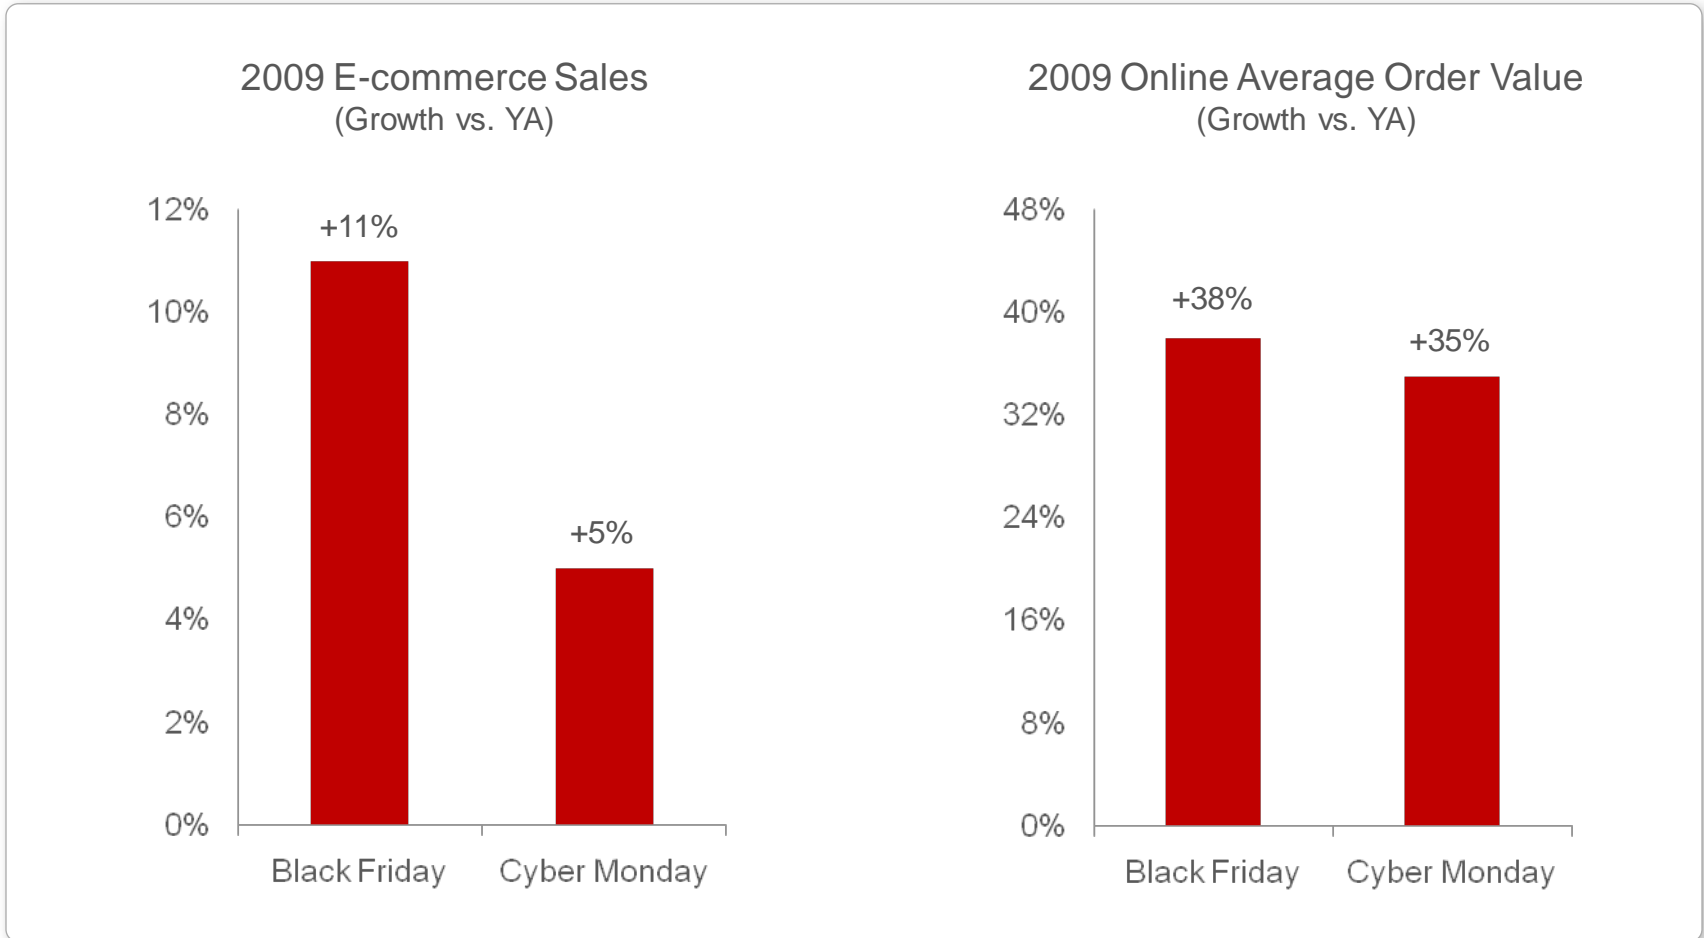

People Will Shop Online for Key Holidays in 2010

Latest ecommerce sales are promising signs that online retail will grow in 2010.

Source: E-commerce sales growth from comScore Press Release, 2009. Online average order value growth from Coremetrics Press Release, 2009.